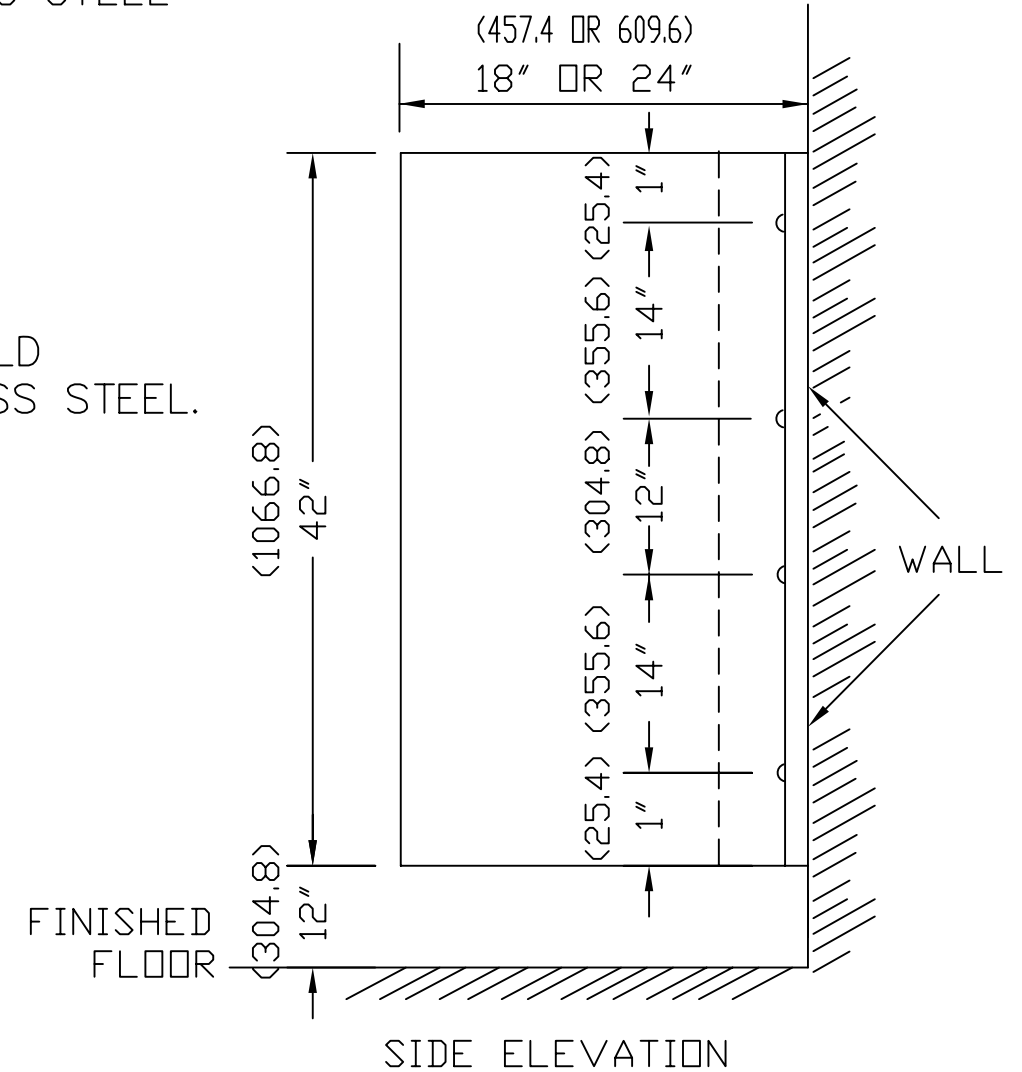

DIMENSIONS IN () = MILLIMETERS

ISOMETRIC ELEVATION

AVAILABLE IN
POWDER SHIELD
AND STAINLESS STEEL.

T-SCREEN

METPAR CORP.

95 State Street, Westbury, LI, NY 11590