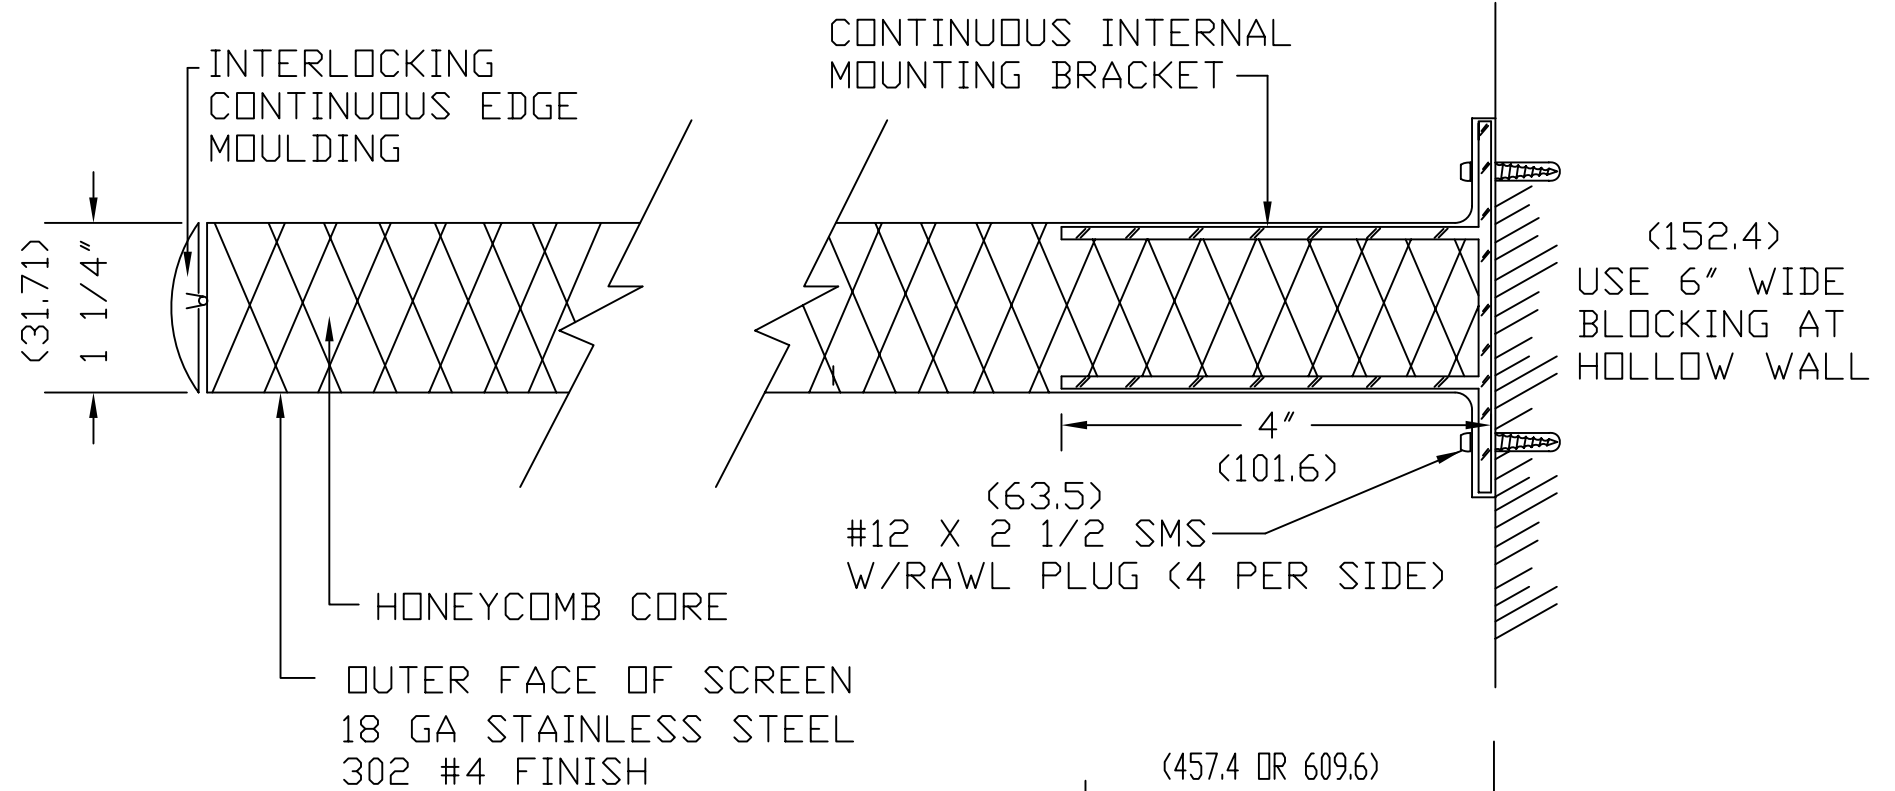

DIMENSIONS IN () = MILLIMETERS

ISOMETRIC ELEVATION

AVAILABLE IN
POWDER SHIELD
AND STAINLESS STEEL.

T-SCREEN

METPAR CORP.

95 State Street, Westbury, LI, NY 11590