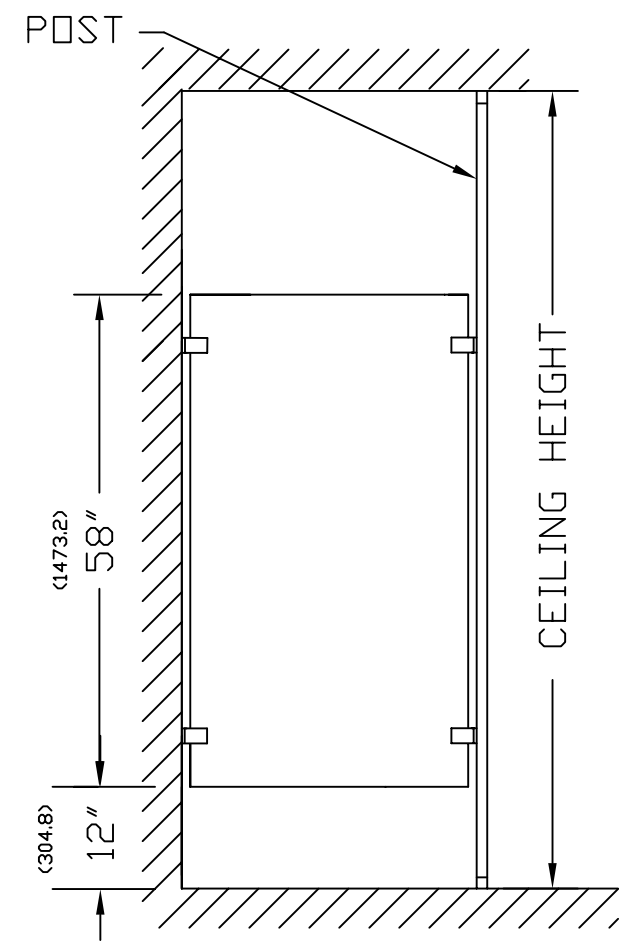

Note that WHUS's are supplied with three (3) wall brackets

WALL HUNG

WALL HUNG

FT-700 SCREEN

PF-SCREEN

FT-700 STANDARD

FT-700 SPECIAL TYPE

PF-SCREEN

PF-SCREEN FLOOR-TO-CEILING

METPAR CORP.

95 State Street, Westbury, LI, NY 11590

URINAL SCREENS

DIMENSIONS IN () = MILLIMETERS