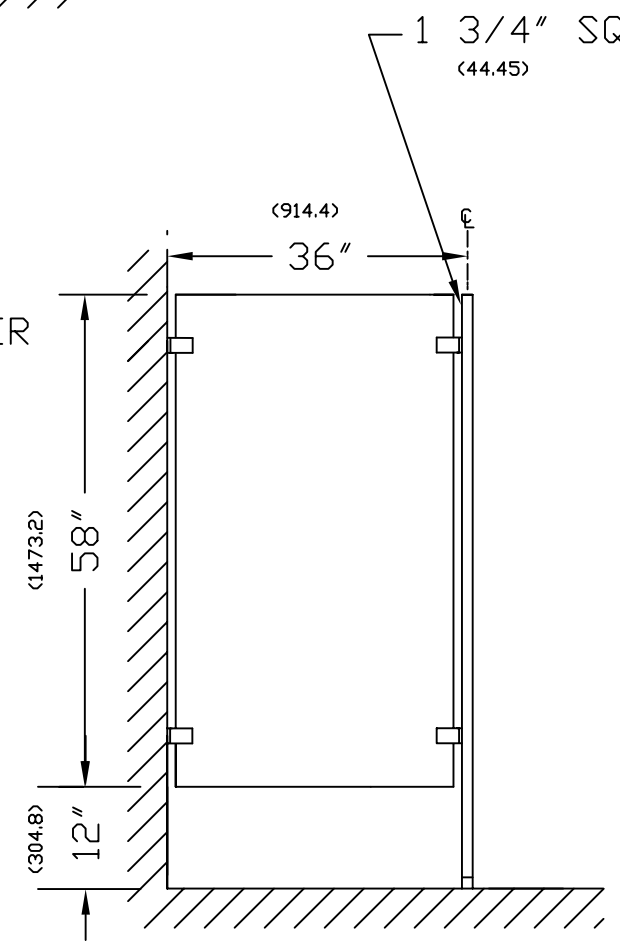

Note that WHUS's are supplied with three (3) wall brackets

WALL HUNG

WALL HUNG

FT-700 SCREEN

PF-SCREEN

FT-700 STANDARD

FT-700 SPECIAL TYPE

PF-SCREEN

PF-SCREEN FLOOR-TO-CEILING

METPAR CORP.

95 State Street, Westbury, LI, NY 11590

URINAL SCREENS

DIMENSIONS IN () = MILLIMETERS