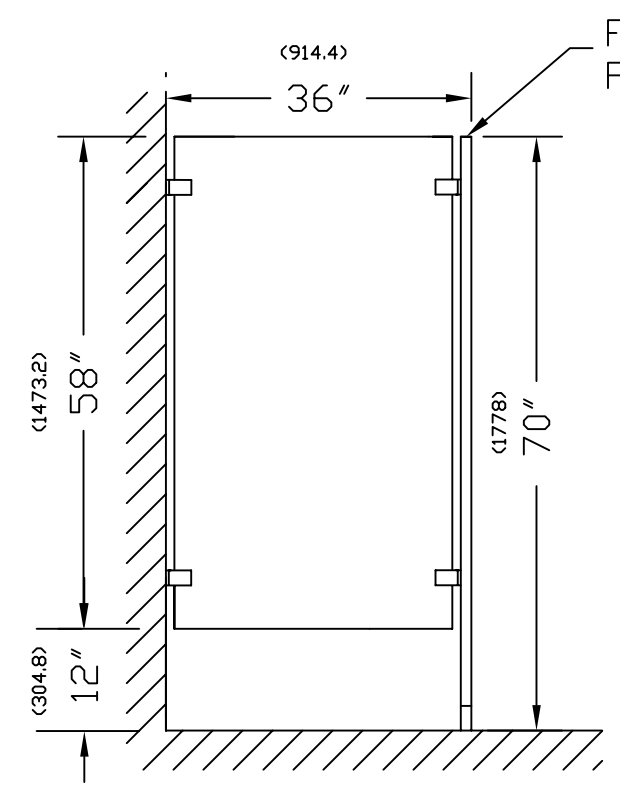

Note that WHUS's are supplied with three (3) wall brackets

WALL HUNG

WALL HUNG

FT-700 SCREEN

PF-SCREEN

FT-700 STANDARD

FT-700 SPECIAL TYPE

PF-SCREEN

PF-SCREEN FLOOR-TO-CEILING

METPAR CORP.

95 State Street, Westbury, LI, NY 11590

URINAL SCREENS

DIMENSIONS IN () = MILLIMETERS