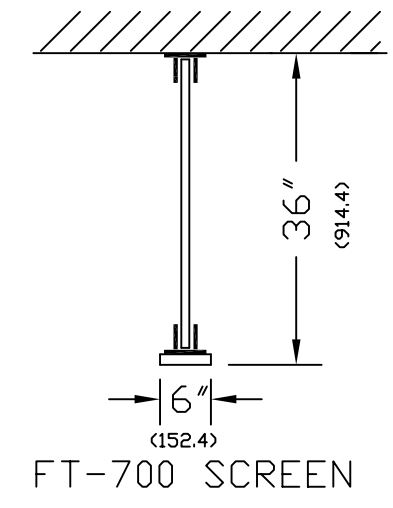

Note that WHUS's are supplied with three (3) wall brackets

WALL HUNG

WALL HUNG

FT-700 SCREEN

PF-SCREEN

FT-700 STANDARD

FT-700 SPECIAL TYPE

PF-SCREEN

PF-SCREEN FLOOR-TO-CEILING

METPAR CORP.

95 State Street, Westbury, LI, NY 11590

URINAL SCREENS

DIMENSIONS IN () = MILLIMETERS