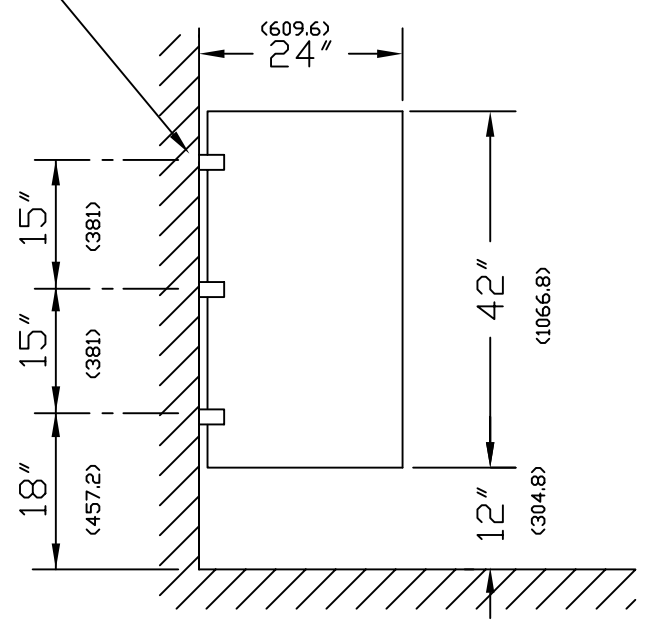

Note that WHUS's are supplied with three (3) wall brackets

WALL HUNG

WALL HUNG

FT-700 SCREEN

PF-SCREEN

FT-700 STANDARD

FT-700 SPECIAL TYPE

PF-SCREEN

PF-SCREEN FLOOR-TO-CEILING

METPAR CORP.

95 State Street, Westbury, LI, NY 11590

URINAL SCREENS

DIMENSIONS IN () = MILLIMETERS