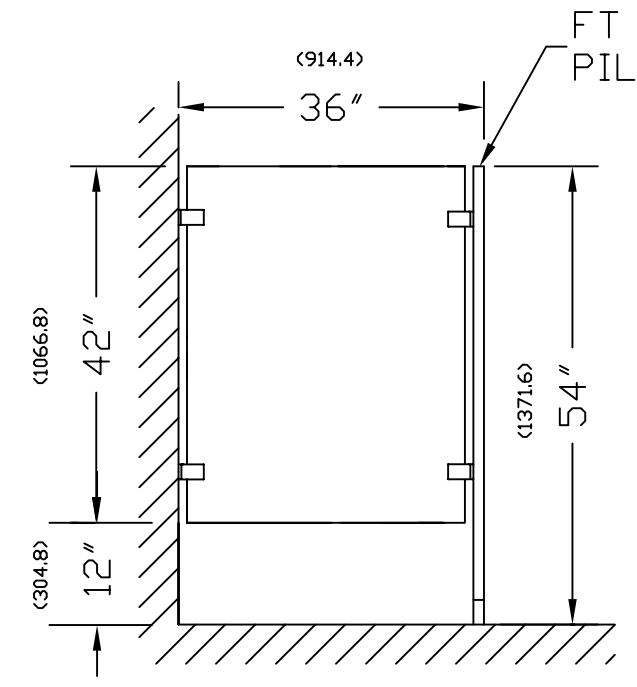

Note that WHUS's are supplied with three (3) wall brackets

WALL HUNG

WALL HUNG

FT-700 SCREEN

PF-SCREEN

FT-700 STANDARD

FT-700 SPECIAL TYPE

PF-SCREEN

PF-SCREEN FLOOR-TO-CEILING

METPAR CORP.

95 State Street, Westbury, LI, NY 11590

URINAL SCREENS

DIMENSIONS IN () = MILLIMETERS