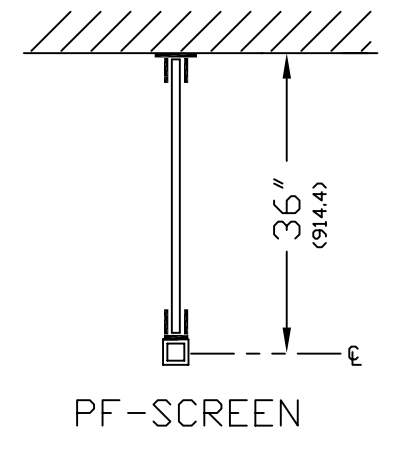

Note that WHUS's are supplied with three (3) wall brackets

WALL HUNG

WALL HUNG

FT-700 SCREEN

PF-SCREEN

FT-700 STANDARD

FT-700 SPECIAL TYPE

PF-SCREEN

PF-SCREEN FLOOR-TO-CEILING

METPAR CORP.

95 State Street, Westbury, LI, NY 11590

URINAL SCREENS

DIMENSIONS IN () = MILLIMETERS