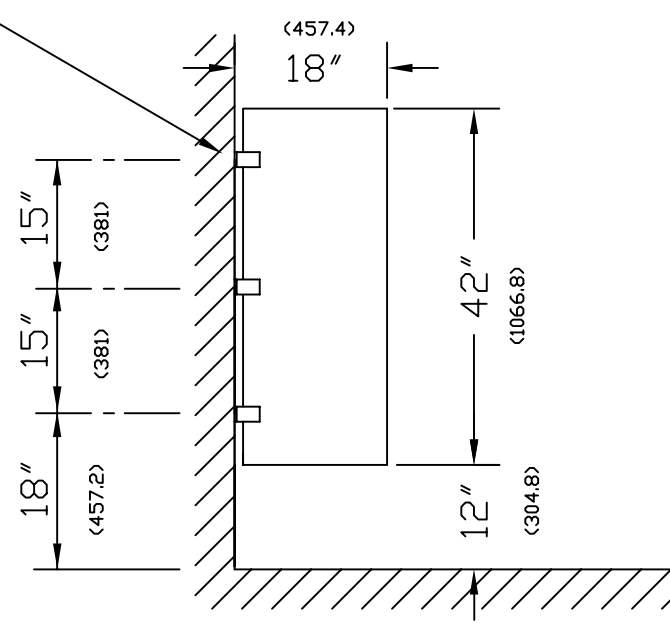

Note that WHUS's are supplied with three (3) wall brackets

WALL HUNG

WALL HUNG

FT-700 SCREEN

PF-SCREEN

FT-700 STANDARD

FT-700 SPECIAL TYPE

PF-SCREEN

PF-SCREEN FLOOR-TO-CEILING

METPAR CORP.

95 State Street, Westbury, LI, NY 11590

URINAL SCREENS

DIMENSIONS IN () = MILLIMETERS