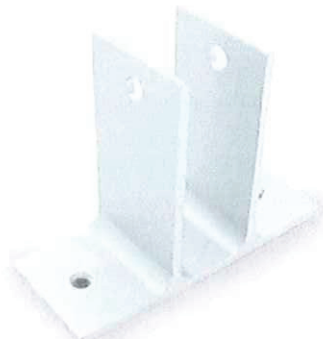

Wrap Around Hinge

Wall Bracket

Stop & Keepers

Headrail Brkts.

Latch

Floor or Ceiling Side

Stainless Steel  
Pilaster Shoe

SOLID POLYMER HARDWARE  
CLEAR ANODIZED ALUMINUM