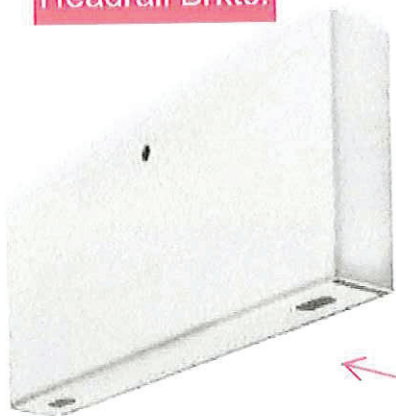

Wrap Around Hinge

Wall Bracket

Stop & Keepers

Headrail Brkts.

Latch

Floor or Ceiling Side

Stainless Steel  
Pilaster Shoe

SOLID POLYMER HARDWARE  
CLEAR ANODIZED ALUMINUM