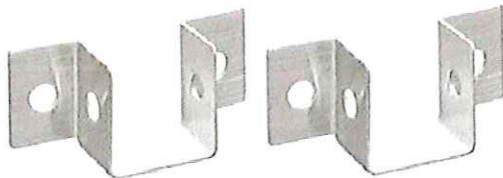

Wrap Around Hinge

Wall Bracket

Stop & Keepers

Headrail Brkts.

Latch

Floor or Ceiling Side

Stainless Steel  
Pilaster Shoe

SOLID POLYMER HARDWARE  
CLEAR ANODIZED ALUMINUM