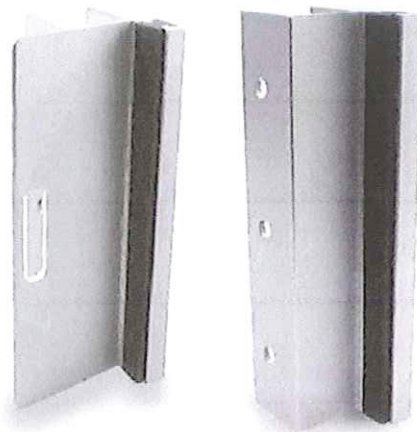

Wrap Around Hinge

Wall Bracket

Stop & Keepers

Headrail Brkts.

Latch

Floor or Ceiling Side

Stainless Steel  
Pilaster Shoe

SOLID POLYMER HARDWARE  
CLEAR ANODIZED ALUMINUM